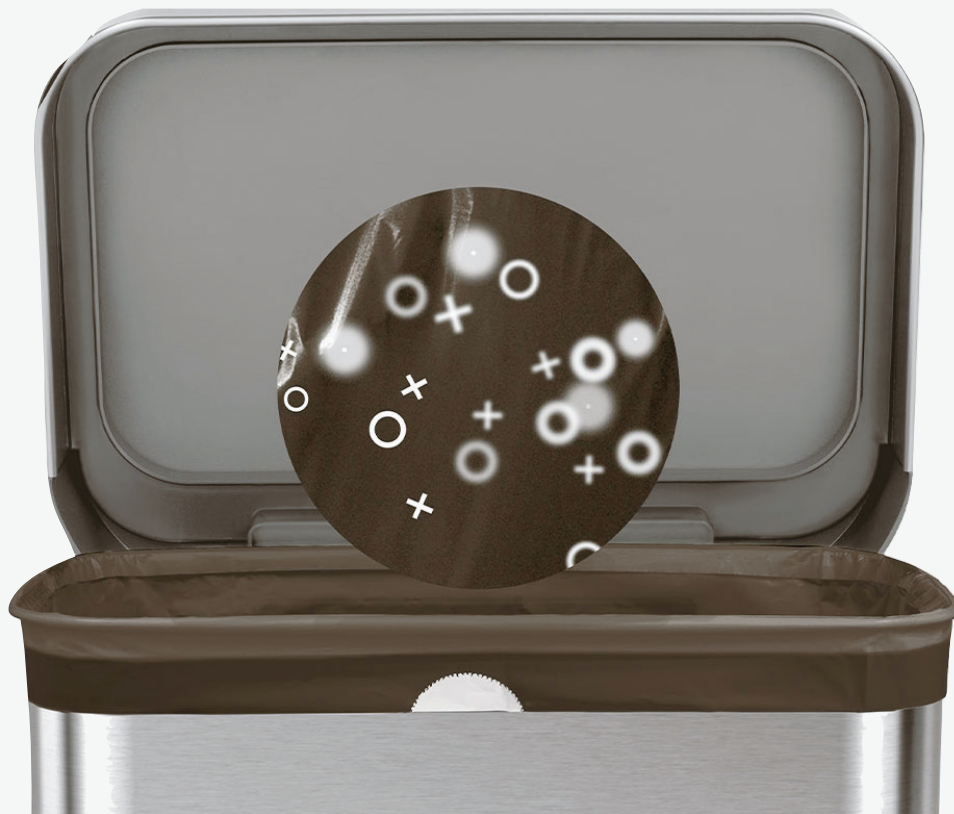

## odour-free rubbish for 45 days

The odorsorb pod's microporous membrane continuously releases just the right dosage — so it's just as effective on day 45 as it was on day one.